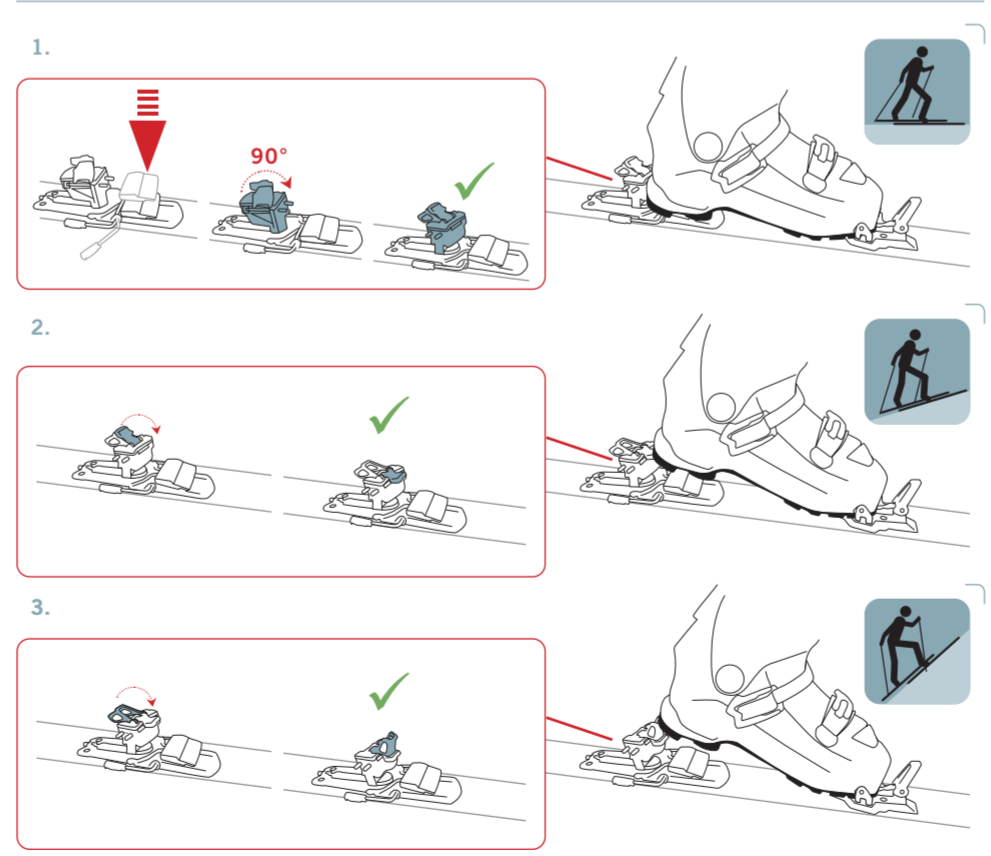

MUST BE GIVEN TO THE CUSTOMER!

QUICK GUIDE

BEDIENUNGSANLEITUNG
ISTRUZIONI BREVI
GUÍA RÁPIDA
GUIDE RAPIDE
クイックガイド

4. BINDING

LIFETIME GUARANTEE
HANDMADE IN GERMANY

ALL DYNAFIT BINDINGS PURCHASED AFTER NOVEMBER 1ST, 2019, WILL COME WITH A LIFETIME GUARANTEE.

DYNAFIT guarantees a lifetime without defects in material or workmanship on all bindings.

If you register your DYNAFIT binding under <http://www.dynafit.com/service> we will upgrade your guarantee from 2 to 10 years – which is equivalent to the lifetime of a ski touring binding.

Damage caused by normal wear and tear, misuse, modification, unauthorized repairs or abuse are not covered by this guarantee.

Find more information on DYNAFIT.COM

SEVEN SUMMITS+ SKI SET SEVEN SUMMITS+ W SKI SET

WHAT'S IN THE SET

LIFETIME GUARANTEE
HANDMADE IN GERMANY

FIRST STEPS

1. SKI

2. BOOT

3. BINDING SETTING

4. SKIN

STEP IN

CLIMB MODE

DESCENT MODE

STEP OUT

ENJOY THE SNOW & SPEEDUP

DEAR SKI TOURER,
Thank you for selecting DYNAFIT. You have chosen a product with high quality standards handmade in GERMANY.

Serial Number
REFER TO EACH OF THE FRONT AND BACK PART OF YOUR BINDINGS TO FIND YOUR 6 DIGIT SERIAL NUMBER. 4 DIFFERENT NUMBERS ARE REQUIRED TO REGISTER (2 FRONT – 2 REAR)

Read and download entire manual on <http://www.dynafit.com/service>
If you can't find your language, please contact us: +44 1625 467202 | info@dynafit.de

#SPEEDUP