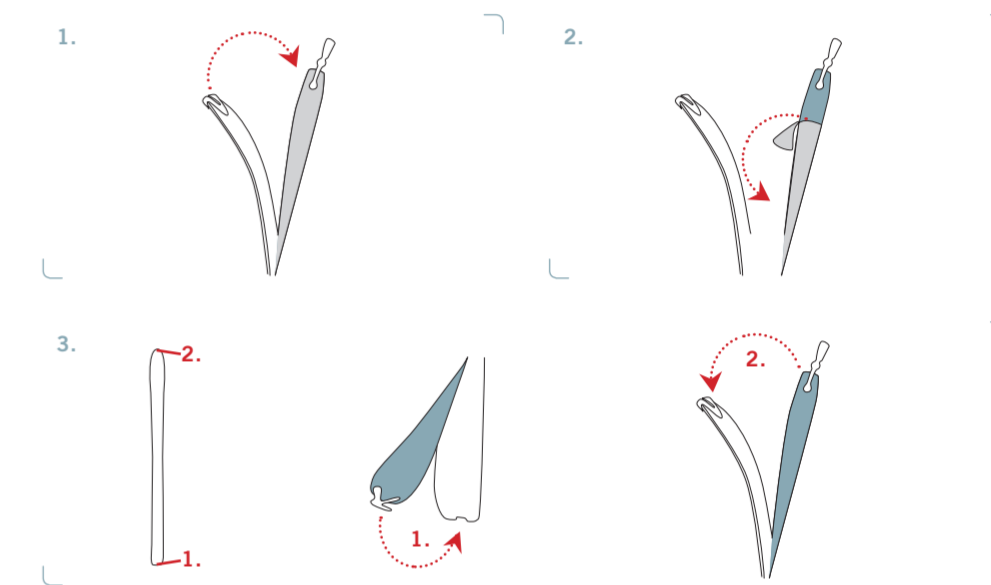

MUST BE GIVEN TO THE CUSTOMER!

QUICK GUIDE

BEDIENUNGSANLEITUNG
ISTRUZIONI BREVI
GUÍA RÁPIDA
GUIDE RAPIDE
クイックガイド

4. BINDING

LIFETIME GUARANTEE
HANDMADE IN GERMANY

ALL DYNAFIT BINDINGS PURCHASED AFTER NOVEMBER 1ST, 2019, WILL COME WITH A LIFETIME GUARANTEE.

DYNAFIT guarantees a lifetime without defects in material or workmanship on all bindings.

If you register your DYNAFIT binding under <http://www.dynafit.com/service> we will upgrade your guarantee from 2 to 10 years – which is equivalent to the lifetime of a ski touring binding.

Damage caused by normal wear and tear, misuse, modification, unauthorized repairs or abuse are not covered by this guarantee.

Find more information on DYNAFIT.COM

SEVEN SUMMITS+ SKI SET SEVEN SUMMITS+ W SKI SET

WHAT'S IN THE SET

LIFETIME GUARANTEE
HANDMADE IN GERMANY

FIRST STEPS

1. SKI

2. BOOT

3. BINDING SETTING

4. SKIN

STEP IN

CLIMB MODE

DESCENT MODE

STEP OUT

ENJOY THE SNOW & SPEEDUP

DEAR SKI TOURER,
Thank you for selecting DYNAFIT. You have chosen a product with high quality standards handmade in GERMANY.

Serial Number
REFER TO EACH OF THE FRONT AND BACK PART OF YOUR BINDINGS TO FIND YOUR 6 DIGIT SERIAL NUMBER. 4 DIFFERENT NUMBERS ARE REQUIRED TO REGISTER (2 FRONT – 2 REAR)

Read and download entire manual on <http://www.dynafit.com/service>
If you can't find your language, please contact us: +44 1625 467202 | info@dynafit.de

#SPEEDUP