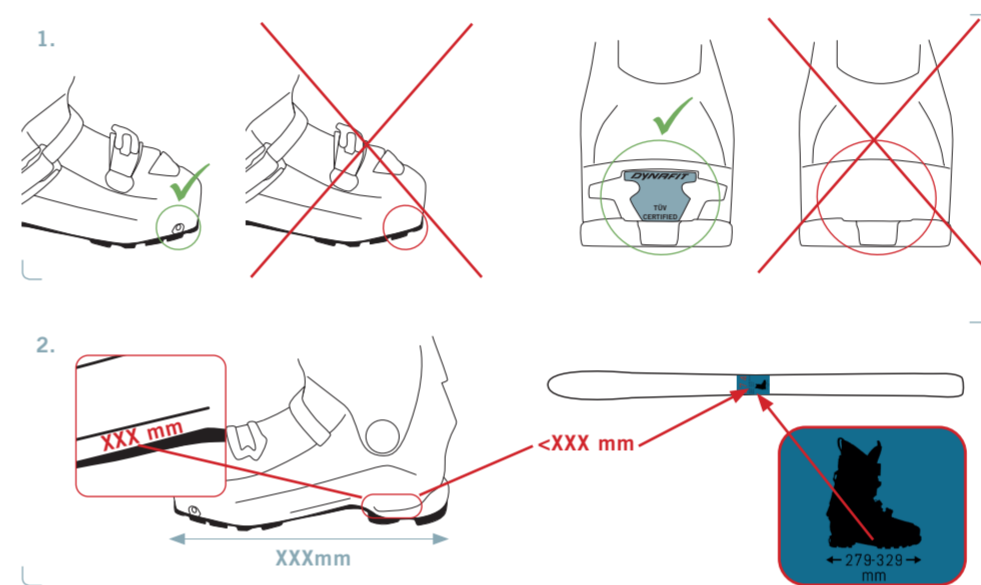

MUST BE GIVEN TO THE CUSTOMER!

QUICK GUIDE

BEDIENUNGSANLEITUNG
ISTRUZIONI BREVI
GUÍA RÁPIDA
GUIDE RAPIDE
クイックガイド

4. BINDING

LIFETIME GUARANTEE
HANDMADE IN GERMANY

ALL DYNAFIT BINDINGS PURCHASED AFTER NOVEMBER 1ST, 2019, WILL COME WITH A LIFETIME GUARANTEE.

DYNAFIT guarantees a lifetime without defects in material or workmanship on all bindings.

If you register your DYNAFIT binding under <http://www.dynafit.com/service> we will upgrade your guarantee from 2 to 10 years – which is equivalent to the lifetime of a ski touring binding.

Damage caused by normal wear and tear, misuse, modification, unauthorized repairs or abuse are not covered by this guarantee.

Find more information on DYNAFIT.COM

SEVEN SUMMITS+ SKI SET SEVEN SUMMITS+ W SKI SET

WHAT'S IN THE SET

LIFETIME GUARANTEE
HANDMADE IN GERMANY

FIRST STEPS

1. SKI

2. BOOT

3. BINDING SETTING

4. SKIN

STEP IN

CLIMB MODE

DESCENT MODE

STEP OUT

ENJOY THE SNOW & SPEEDUP

DEAR SKI TOURER,
Thank you for selecting DYNAFIT. You have chosen a product with high quality standards handmade in GERMANY.

Serial Number
REFER TO EACH OF THE FRONT AND BACK PART OF YOUR BINDINGS TO FIND YOUR 6 DIGIT SERIAL NUMBER. 4 DIFFERENT NUMBERS ARE REQUIRED TO REGISTER (2 FRONT – 2 REAR)

Read and download entire manual on <http://www.dynafit.com/service>
If you can't find your language, please contact us: +44 1625 467202 | info@dynafit.de

#SPEEDUP