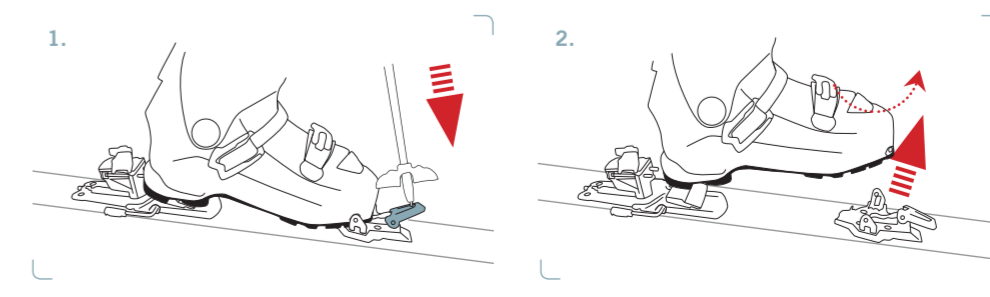

STEP OUT

ENJOY THE SNOW & SPEEDUP

DEAR SKI TOURER,
Thank you for selecting DYNAFIT. You have chosen a product with high quality standards handmade in GERMANY.

Serial Number
REFER TO EACH OF THE FRONT AND BACK PART OF YOUR BINDINGS TO FIND YOUR 6 DIGIT SERIAL NUMBER. 4 DIFFERENT NUMBERS ARE REQUIRED TO REGISTER (2 FRONT – 2 REAR)

Read and download entire manual on <http://www.dynafit.com/service>
If you can't find your language, please contact us: +44 1625 467202 | info@dynafit.de

#SPEEDUP