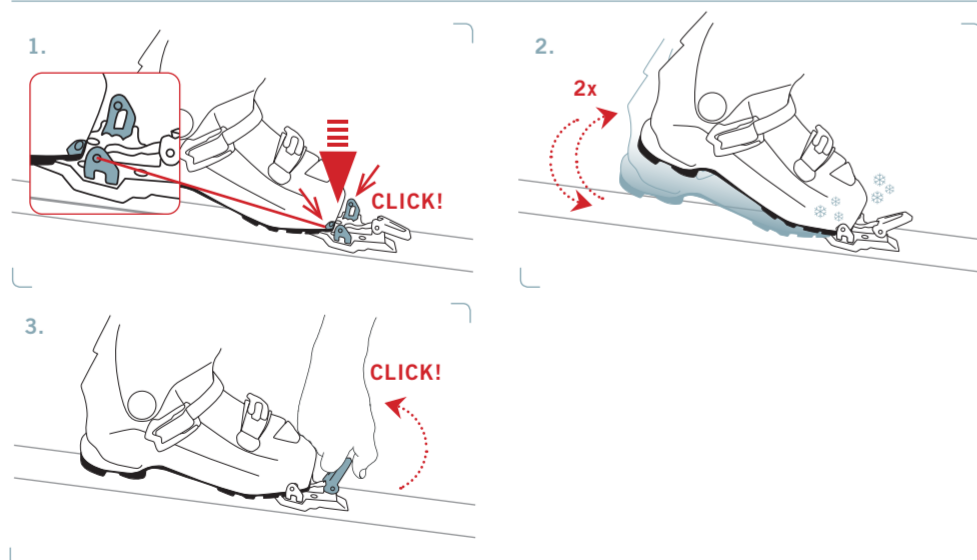

MUST BE GIVEN TO THE CUSTOMER!

QUICK GUIDE

BEDIENUNGSANLEITUNG
ISTRUZIONI BREVI
GUÍA RÁPIDA
GUIDE RAPIDE
クイックガイド

4. BINDING

LIFETIME GUARANTEE
HANDMADE IN GERMANY

ALL DYNAFIT BINDINGS PURCHASED AFTER NOVEMBER 1ST, 2019, WILL COME WITH A LIFETIME GUARANTEE.

DYNAFIT guarantees a lifetime without defects in material or workmanship on all bindings.

If you register your DYNAFIT binding under <http://www.dynafit.com/service> we will upgrade your guarantee from 2 to 10 years – which is equivalent to the lifetime of a ski touring binding.

Damage caused by normal wear and tear, misuse, modification, unauthorized repairs or abuse are not covered by this guarantee.

Find more information on DYNAFIT.COM

SEVEN SUMMITS+ SKI SET SEVEN SUMMITS+ W SKI SET

WHAT'S IN THE SET

LIFETIME GUARANTEE
HANDMADE IN GERMANY

FIRST STEPS

1. SKI

2. BOOT

3. BINDING SETTING

4. SKIN

STEP IN

CLIMB MODE

DESCENT MODE

STEP OUT

ENJOY THE SNOW & SPEEDUP

DEAR SKI TOURER,
Thank you for selecting DYNAFIT. You have chosen a product with high quality standards handmade in GERMANY.

Serial Number
REFER TO EACH OF THE FRONT AND BACK PART OF YOUR BINDINGS TO FIND YOUR 6 DIGIT SERIAL NUMBER. 4 DIFFERENT NUMBERS ARE REQUIRED TO REGISTER (2 FRONT – 2 REAR)

Read and download entire manual on <http://www.dynafit.com/service>
If you can't find your language, please contact us: +44 1625 467202 | info@dynafit.de

#SPEEDUP